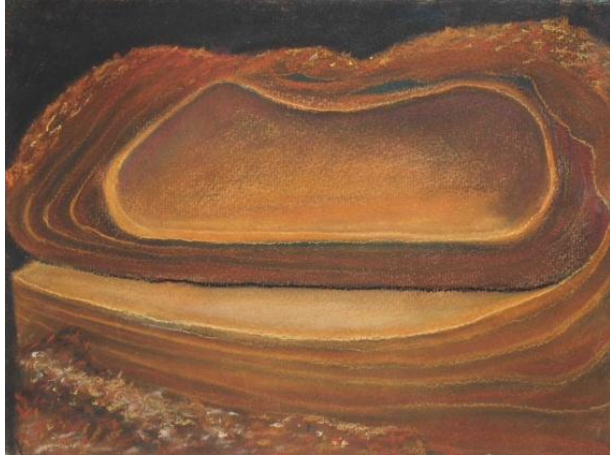

Pastel on Canvas

Price: $325