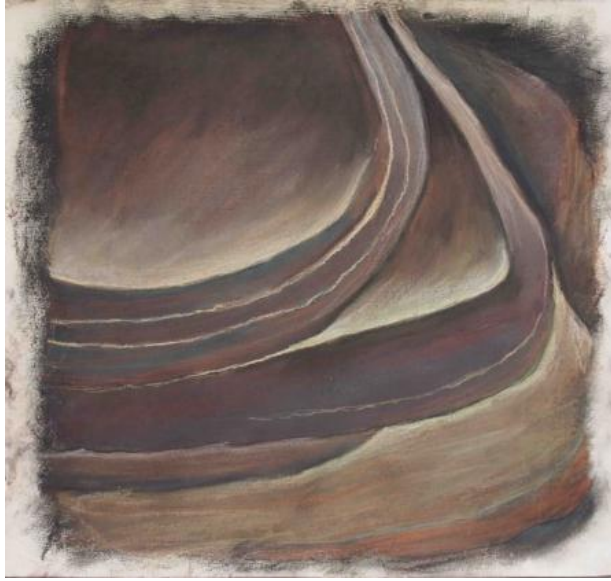

Pastel on Canvas

Price: $325